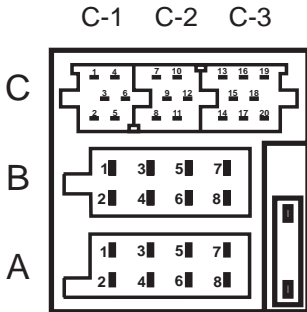

Beskyttelsesfolie

8.

4.

Monteringsvejledning

9.

A		B	
1	—	1	Speaker out RR+
2	Telefon Mute	2	Speaker out RR-
3	Sub Out	3	Speaker out RF+
4	Permanent +12V	4	Speaker out RF-
5	Aut. antenna	5	Speaker out LF+
6	Illumination	6	Speaker out LF-
7	Kl.15/Ignition	7	Speaker out LR+
8	Ground	8	Speaker out LR-

C					
C1		C2		C3	
1	Line Out LR 4V/10K	7	-	13	TMC/Changer Bus-In
2	Line Out RR 4V/10K	8	-	14	TMC/Changer Bus-Out
3	Line Out Masse / Ground	9	-	15	-
4	Line Out LF 4V/10K	10	↘ FB + 12V / RC +12V	16	↘ 12V
5	Line Out RF 4V/10K	11	Fernbedienung / Remote Control	17	TMC/Cha.-Masse/GND
6	↘ +12V Amplifier	12	FB - Masse / RC - GND	18	AF - Masse/GND
				19	Line In - L 1,2V/10K
				20	Line In - R 1,2V/10K