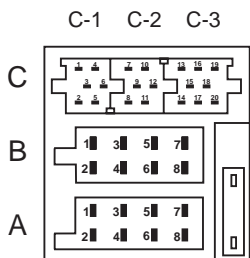

Bilspecifikke adapterkabler kan købes i specialforretninger.

4.

5.

6.

7.

A		B	
1	nc	1	Speaker out RR+
2	Radio Mute	2	Speaker out RR-
3	nc	3	Speaker out RF+
4	Permanent +12V	4	Speaker out RF-
5	Aut. antenna	5	Speaker out LF+
6	nc	6	Speaker out LF-
7	Kl.15/Ignition	7	Speaker out LR+
8	Ground	8	Speaker out LR-

C						
C1		C2			C3	
1	nc	7	nc	13	Bus	
2	nc	8	nc	14	Bus	
3	nc	9	nc	15	Permanent +12V	
4	nc	10	FB +12V / RC +12V	16	+12V	
5	nc	11	Fernbedienung / Remote Control	17	Bus - Masse / GND	
6	nc	12	FB - Masse / RC - GND	18	AF - Masse / GND	
				19	Line In - L	
				20	Line In - R	