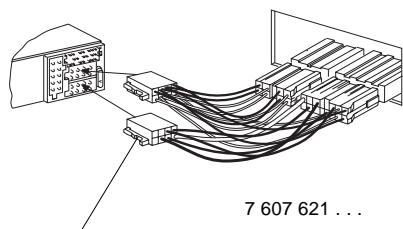

## Medleverede monterings- og tilslutningsdele

1.

2.

3.

Bilspecifikke adapterkabler kan købes i specialforretninger.

4.

5.

6.

7.

A		B	
1	nc	1	Speaker out RR+
2	Radio Mute	2	Speaker out RR-
3	nc	3	Speaker out RF+
4	Permanent +12V	4	Speaker out RF-
5	Aut. antenna	5	Speaker out LF+
6	nc	6	Speaker out LF-
7	Kl.15/Ignition	7	Speaker out LR+
8	Ground	8	Speaker out LR-

C						
C1		C2			C3	
1	nc	7	nc	13	Bus	
2	nc	8	nc	14	Bus	
3	nc	9	nc	15	Permanent +12V	
4	nc	10	FB +12V / RC +12V	16	+12V	
5	nc	11	Fernbedienung / Remote Control	17	Bus - Masse / GND	
6	nc	12	FB - Masse / RC - GND	18	AF - Masse / GND	
				19	Line In - L	
				20	Line In - R	