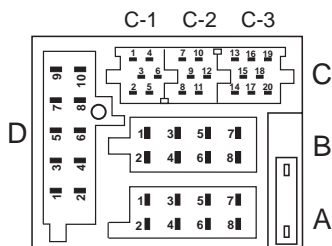

Saat ajoneuvokohtaisen sovitinjohdon
alan liikkeistä.

4.

5.

6.

7.

A		B	
1	nc	1	Speaker out RR+
2	Radio Mute	2	Speaker out RR-
3	nc	3	Speaker out RF+
4	Permanent +12V	4	Speaker out RF-
5	Aut. antenna	5	Speaker out LF+
6	nc	6	Speaker out LF-
7	Kl.15/Ignition	7	Speaker out LR+
8	Ground	8	Speaker out LR-

D	
1	nc
2	nc
3	nc
4	nc
5	nc
6	nc
7	nc
8	nc
9	nc
10	nc

C					
C1		C2		C3	
1	nc	7	nc	13	nc
2	nc	8	nc	14	nc
3	nc	9	Radio / Navi Mute	15	Permanent +12V
4	nc	10	FB +12V / RC +12V	16	+12V
5	nc	11	Fernbedienung / Remote Control	17	Bus - Masse / GND
6	nc	12	FB - Masse / RC - GND	18	AF - Masse / GND
				19	Line In - L
				20	Line In - R