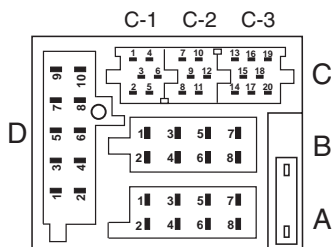

3.

Saat ajoneuvokohtaisen sovitinjohdon
alan liikkeistä.

5.

6.

7.

A		B	
1	nc	1	Speaker out RR+
2	Radio Mute	2	Speaker out RR-
3	nc	3	Speaker out RF+
4	Permanent +12V	4	Speaker out RF-
5	Aut. antenna	5	Speaker out LF+
6	Illumination	6	Speaker out LF-
7	Kl.15/Ignition	7	Speaker out LR+
8	Ground	8	Speaker out LR-

D	
1	nc
2	nc
3	nc
4	nc
5	nc
6	nc
7	nc
8	nc
9	nc
10	nc

C					
C1		C2		C3	
1	Line Out LR	7	Telefon / Navi NF in +	13	Bus - In
2	Line Out RR	8	Telefon / Navi NF in -	14	Bus - Out
3	Line Out Masse / Ground	9	Radio / Navi Mute	15	Permanent +12V
4	Line Out LF	10	FB +12V / RC +12V	16	+12V
5	Line Out RF	11	Fernbedienung / Remote Control	17	Bus - Masse / GND
6	+12V Amplifier	12	FB - Masse / RC - GND	18	AF - Masse / GND
				19	Line In - L
				20	Line In - R