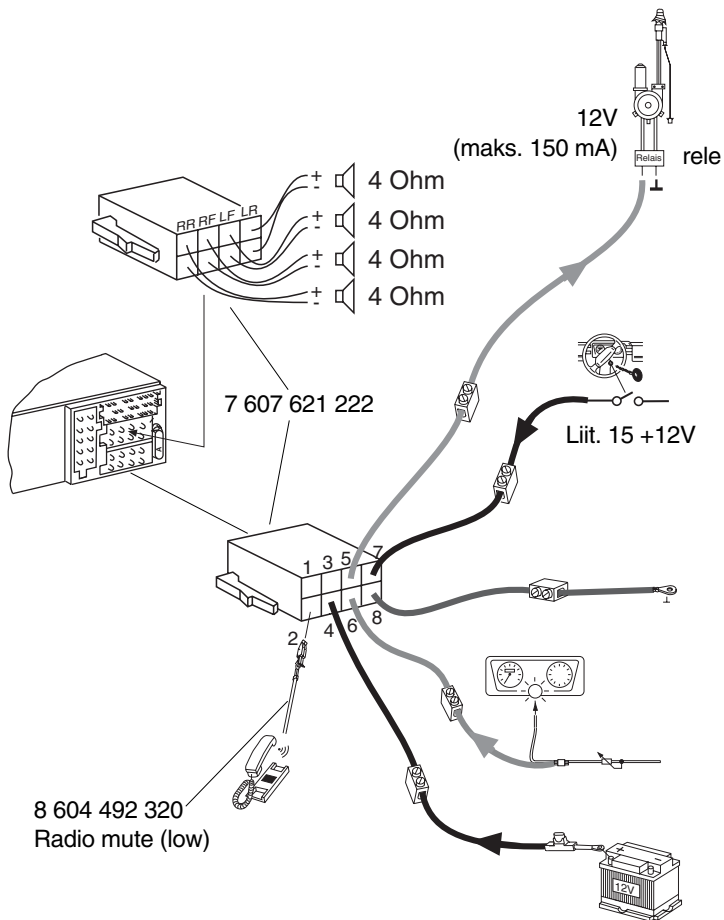

8.

Oikeus muutoksiin pidätetään!