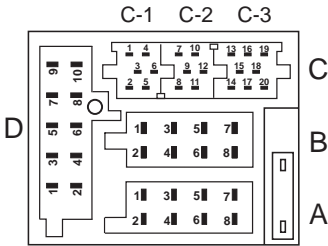

5. Irrotus

8 601 910 003

6.

- Aut. antenna
- * FB +12V / RC +12V
- +12V Amplifier

Summa 400 mA

A		B	
1	NC	1	Speaker out RR+
2	Center out	2	Speaker out RR-
3	Sub out	3	Speaker out RF+
4	Permanent +12V	4	Speaker out RF-
5	Aut. antenna*	5	Speaker out LF+
6	Illumination	6	Speaker out LF-
7	Kl.15/Ignition	7	Speaker out LR+
8	Masse/GND	8	Speaker out LR-