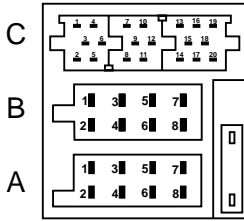

5. Sökülmesi

MONTAJ KILAVUZU

7. C-1 C-2 C-3

* sadece Santa Cruz CD32 modelinde

A		B	
1	nc	1	Speaker out RR+
2	Radio Mute	2	Speaker out RR-
3	nc	3	Speaker out RF+
4	Permanent +12V	4	Speaker out RF-
5	Aut. antenna	5	Speaker out LF+
6	Illumination	6	Speaker out LF-
7	Kl.15/Ignition	7	Speaker out LR+
8	Ground	8	Speaker out LR-