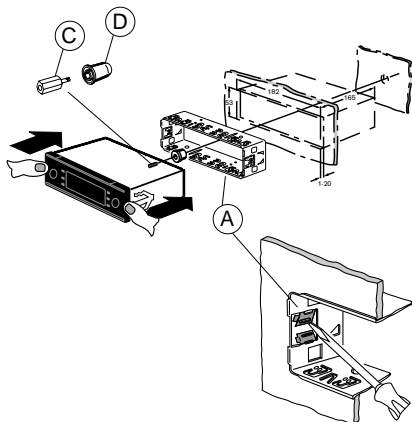

MONTAJ KILAVUZU

1.

3.

7 607 621 . . .

Araca özgü adaptör kablolarını, yetkili satıcılarda bulabilirsiniz.

2.