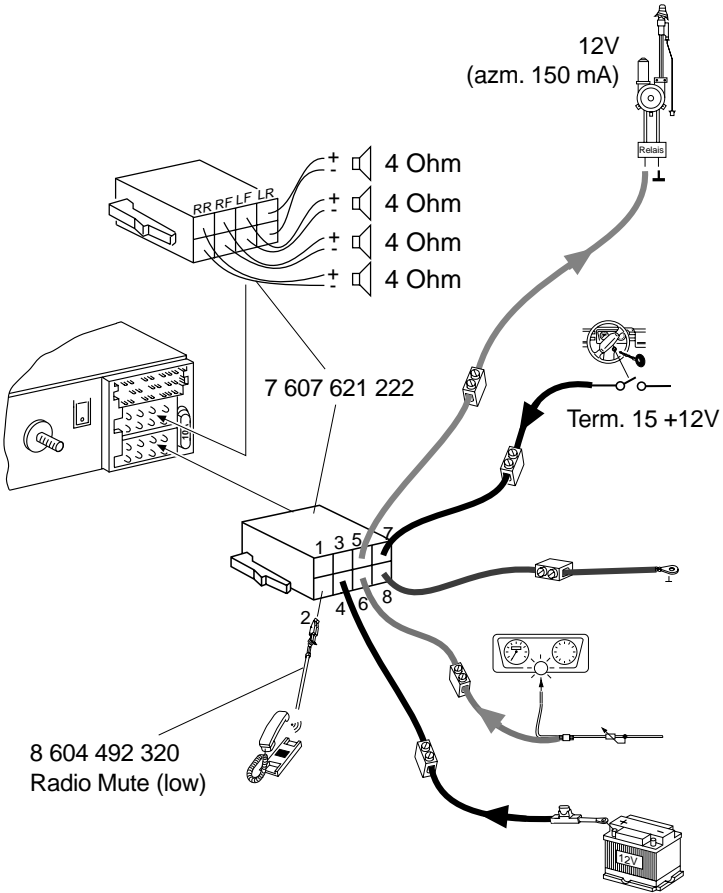

8.

Değişiklikler olabilir!