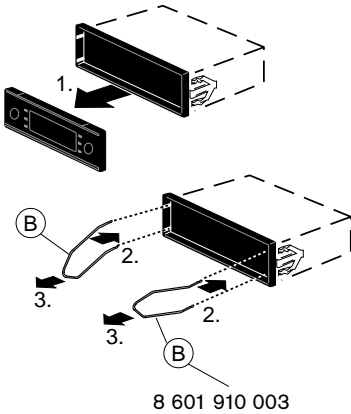

5. Sökülmesi

MONTAJ KILAVUZU

7. C-1 C-2 C-3

* sadece Santa Cruz CD32 modelinde

A		B	
1	nc	1	Speaker out RR+
2	Radio Mute	2	Speaker out RR-
3	nc	3	Speaker out RF+
4	Permanent +12V	4	Speaker out RF-
5	Aut. antenna	5	Speaker out LF+
6	Illumination	6	Speaker out LF-
7	Kl.15/Ignition	7	Speaker out LR+
8	Ground	8	Speaker out LR-