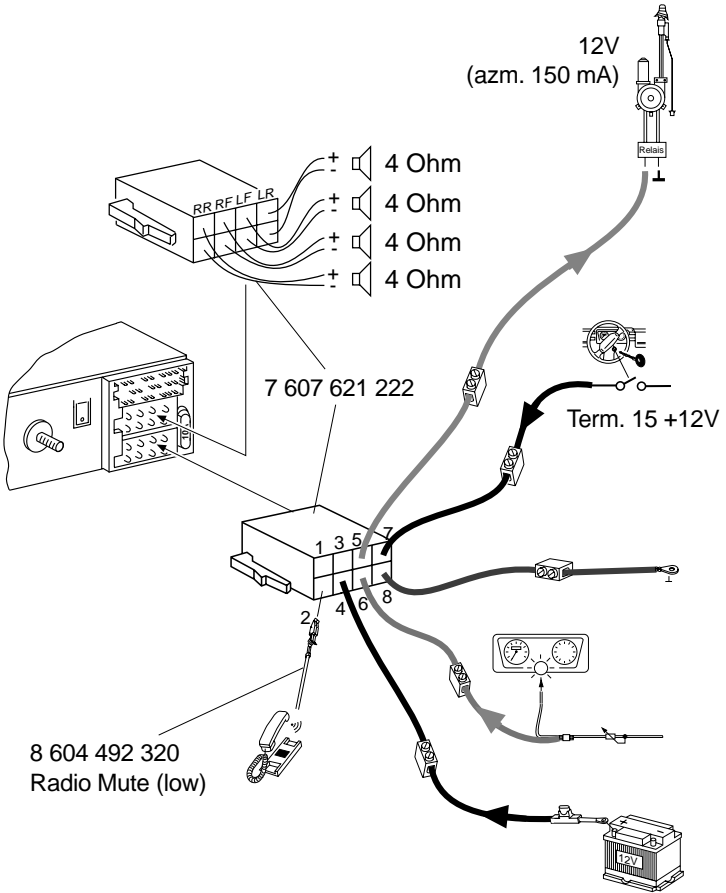

8.

Değişiklikler olabilir!