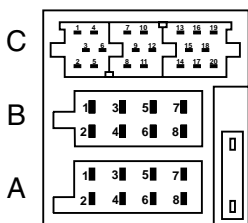

8 601 910 003

6.

MONTAJ KILAVUZU

7. C-1 C-2 C-3

A		B	
1	nc	1	Speaker out RR+
2	Radio Mute	2	Speaker out RR-
3	nc	3	Speaker out RF+
4	Permanent +12V	4	Speaker out RF-
5	Aut. antenna	5	Speaker out LF+
6	Illumination	6	Speaker out LF-
7	Kl.15/Ignition	7	Speaker out LR+
8	Ground	8	Speaker out LR-