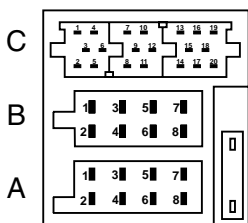

Sökülmesi

8 601 910 003

6.

MONTAJ KILAVUZU

7. C-1 C-2 C-3

A		B	
1	nc	1	Speaker out RR+
2	Radio Mute	2	Speaker out RR-
3	nc	3	Speaker out RF+
4	Permanent +12V	4	Speaker out RF-
5	Aut. antenna	5	Speaker out LF+
6	Illumination	6	Speaker out LF-
7	Kl.15/Ignition	7	Speaker out LR+
8	Ground	8	Speaker out LR-