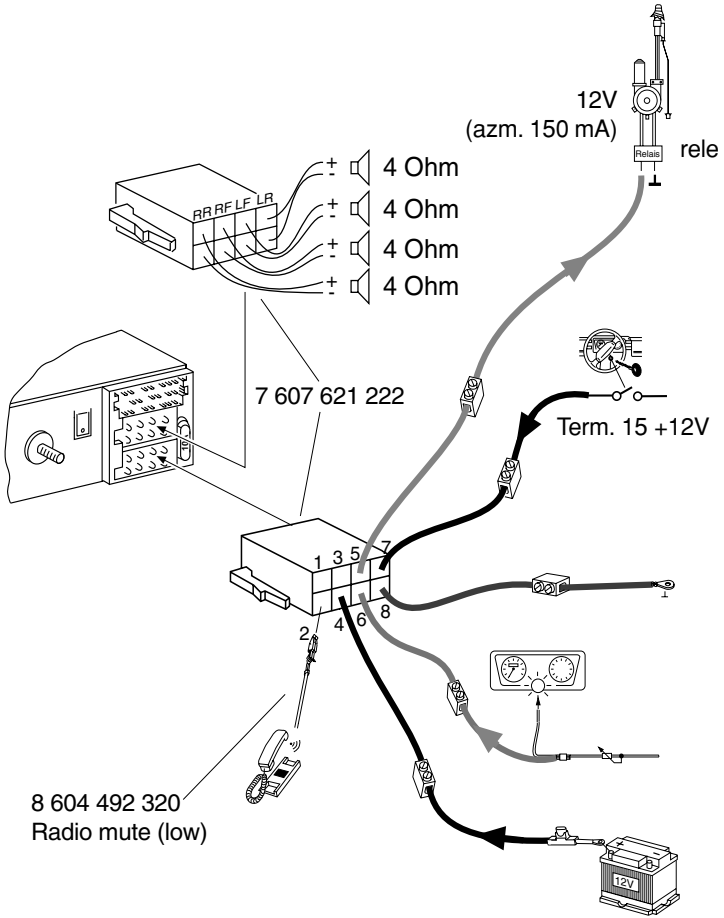

8.

Değişiklikler olabilir!