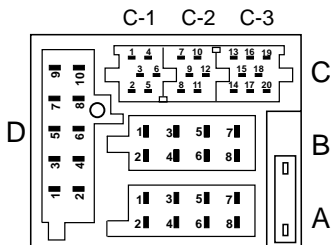

5. Sökülmesi

8 601 910 003

6.

MONTAJ KILAVUZU

7.

A		B	
1	Automatic Sound	1	Speaker out RR+
2	Radio Mute	2	Speaker out RR-
3	Sub out	3	Speaker out RF+
4	Permanent +12V	4	Speaker out RF-
5	Aut. antenna	5	Speaker out LF+
6	Illumination	6	Speaker out LF-
7	Kl.15/Ignition	7	Speaker out LR+
8	Ground	8	Speaker out LR-

D	
1	AUX 2- NF L
2	AUX 2- NF R
3	AUX 2- REF
4	Ext. Displ. Data
5	Ext. Displ. Clock
6	NC
7	NC
8	NC
9	MIC GND
10	MIC INPUT

C					
C1		C2		C3	
1	Line Out LR	7	Telefon / Navi NF in +	13	Bus - In
2	Line Out RR	8	Telefon / Navi NF in -	14	Bus - Out
3	Line Out Masse / Ground	9	Radio / Navi Mute	15	Permanent +12V
4	Line Out LF	10	⚡ FB +12V / RC +12V	16	⚡ +12V
5	Line Out RF	11	Fernbedienung / Remote Control	17	Bus - Masse / GND
6	⚡ +12V Amplifier	12	FB - Masse / RC - GND	18	AF - Masse / GND
				19	Line In - L
				20	Line In - R